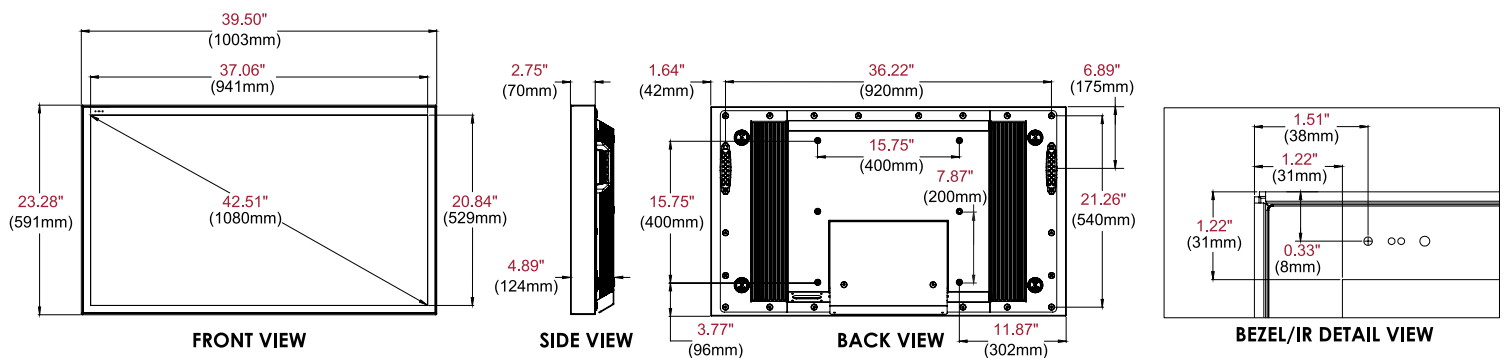

**Mechanical**

SIZE (W x H x D)	39.50" x 23.28" x 4.89" (1003 x 591 x 124mm)
COLOR	Black
GLASS	IK10 Rated, Tempered & Anti-reflective
VESA® PATTERN	400 x 200, 400 x 400mm
NET WEIGHT	88lb (39.91kg)

**Input/Output Connections**

**Package Specifications**

	PACKAGE SIZE (W x H x D)	PACKAGE SHIP WEIGHT	PACKAGE UPC CODE	PACKAGE CONTENTS	PALLET SIZE (W X D)	UNITS IN PACKAGE
XHB432	42.00" x 26.00" x 8.50" (1067 x 661 x 216mm)	96lb (43.5kg)	735029322542	Display, Waterproof Universal Remote Control, User's Guide, Hex Wrench, Power Cord, IR Extender	45" x 55" (5x per pallet)	1

All dimensions = inch (mm)

**Architect Specifications**

The Xtreme™ High Bright Outdoor Display shall be a Peerless-AV model XHB432 and shall be located where indicated on the plans. Assembly and installation shall be done according to instructions provided by the manufacturer.